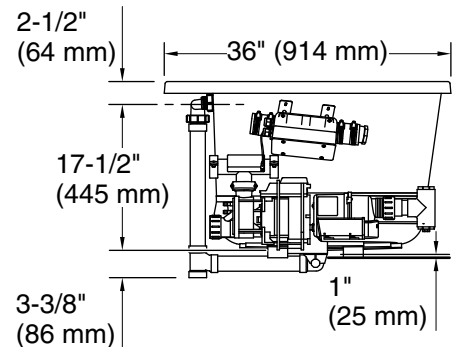

No change in measurements if connected with drain illustrated. (K-7272)

Drop-in Rim Detail

Blower Motor Access
30" (762 mm) W x 15" (381 mm) H Min

Required Electrical Service

Three dedicated circuits required, protected with Class A Ground-Fault Circuit-Interrupter (GFCI). Outside North America, this device may be known as a Residual Current Device (RCD).

Blower:	120 V, 15 A, 60 Hz
Air bath, Pump:	120 V, 15 A, 60 Hz
Heater:	120 V, 15 A, 60 Hz

Technical Information

All product dimensions are nominal.

Installation:	Drop-in, Undermount
Drain location:	Center
Basin area, bottom:	43" x 25-5/8" (1093 mm x 651 mm)
Basin area, top:	55-9/16" x 28-3/8" (1411 mm x 720 mm)
Weight:	160 lbs (72.6 kg)
Minimum floor load:	53.9 lbs/ft ² (263.2 kg/m ²)
Water depth:	16-5/16" (415 mm)
Water capacity:	72.017 gal (272.6 L)
Template:	Drop-in, 1268438-7, required, included
Electrical component rating:	Blower: 120 V, 10 A, 60 Hz Air bath: 120 V, 5 A, 60 Hz Pump: 120 V, 7 A, 60 Hz