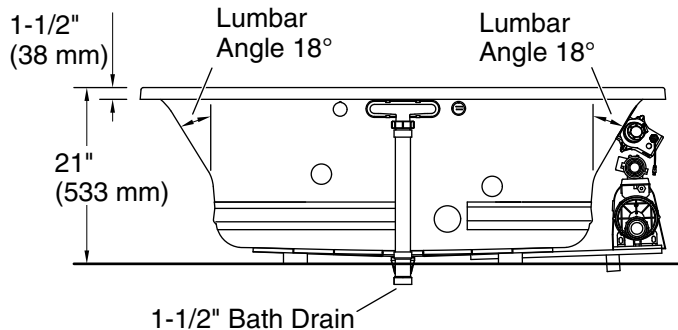

Required Electrical Service

Three dedicated circuits required, protected with Class A Ground-Fault Circuit-Interrupter (GFCI). Outside North America, this device may be known as a Residual Current Device (RCD).

Blower:	120 V, 15 A, 60 Hz
Air bath, Pump:	120 V, 15 A, 60 Hz
Heater:	120 V, 15 A, 60 Hz

Technical Information

All product dimensions are nominal.

Installation:	Drop-in, Undermount
Drain location:	Center
Basin area, bottom:	43" x 25-5/8" (1093 mm x 651 mm)
Basin area, top:	55-9/16" x 28-3/8" (1411 mm x 720 mm)
Weight:	160 lbs (72.6 kg)
Minimum floor load:	53.9 lbs/ft² (263.2 kg/m²)
Water depth:	16-5/16" (415 mm)
Water capacity:	72.017 gal (272.6 L)
Template:	Drop-in, 1268438-7, required, included
Electrical component rating:	Blower: 120 V, 10 A, 60 Hz Air bath: 120 V, 5 A, 60 Hz Pump: 120 V, 7 A, 60 Hz

Notes

Measure your actual product for rough-in details.

Install this product according to the installation instructions.

The hot water supply should be 70% of the capacity of the bath or greater. Installations will vary.