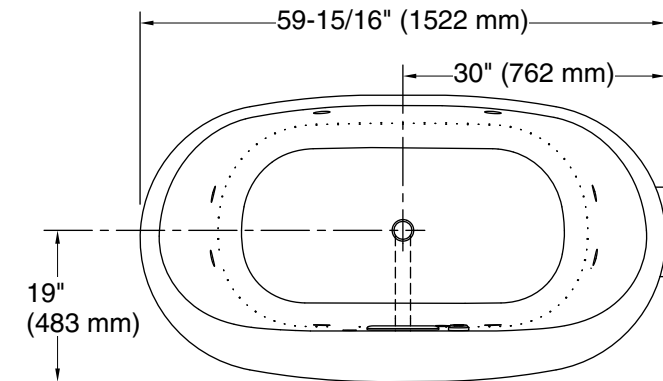

No change in measurements if connected with drain illustrated. (K-7272)

Blower Motor Access
30" (762 mm) W x 15" (381 mm) H Min

Required Electrical Service

Three dedicated circuits required, protected with Class A Ground-Fault Circuit-Interrupter (GFCI). Outside North America, this device may be known as a Residual Current Device (RCD).

Blower:	120 V, 15 A, 60 Hz
Air bath, Pump:	120 V, 15 A, 60 Hz
Heater:	120 V, 15 A, 60 Hz

Technical Information

All product dimensions are nominal.

Installation:	Drop-in, Undermount
Drain location:	Center
Basin area, bottom:	43" x 25-5/8" (1093 mm x 651 mm)
Basin area, top:	55-9/16" x 28-3/8" (1411 mm x 720 mm)
Weight:	160 lbs (72.6 kg)
Minimum floor load:	53.9 lbs/ft² (263.2 kg/m²)
Water depth:	16-5/16" (415 mm)
Water capacity:	72.017 gal (272.6 L)
Template:	Drop-in, 1268438-7, required, included
Electrical component rating:	Blower: 120 V, 10 A, 60 Hz Air bath: 120 V, 5 A, 60 Hz Pump: 120 V, 7 A, 60 Hz

Notes

Measure your actual product for rough-in details.

Install this product according to the installation instructions.

The hot water supply should be 70% of the capacity of the bath or greater. Installations will vary.