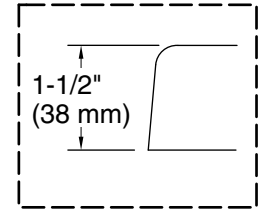

No change in measurements if connected with drain illustrated. (K-7272)

Drop-in Rim Detail

Blower Motor Access
30" (762 mm) W x 15" (381 mm) H Min